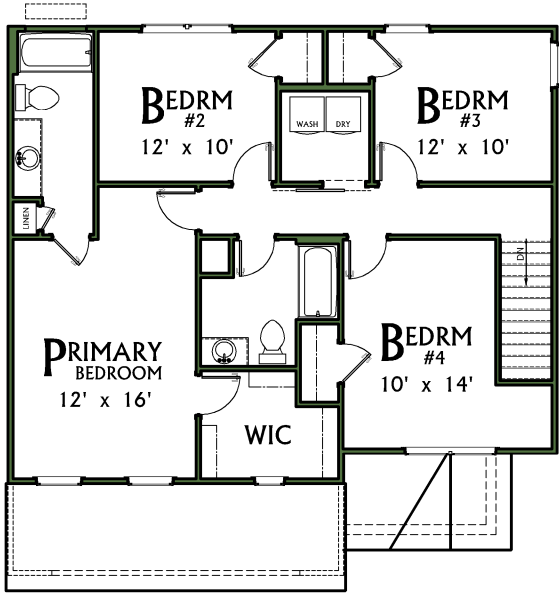

# IRON & WOOD

*Custom Homes*

Where modern met traditional

**UPPER LEVEL**

**FINISHED LIVING AREA**

MAIN LEVEL:	7 0 5 SqFt
UPPER LEVEL:	1 0 5 2 SqFt
TOTAL:	1 7 5 7 SqFt

**MAIN LEVEL**