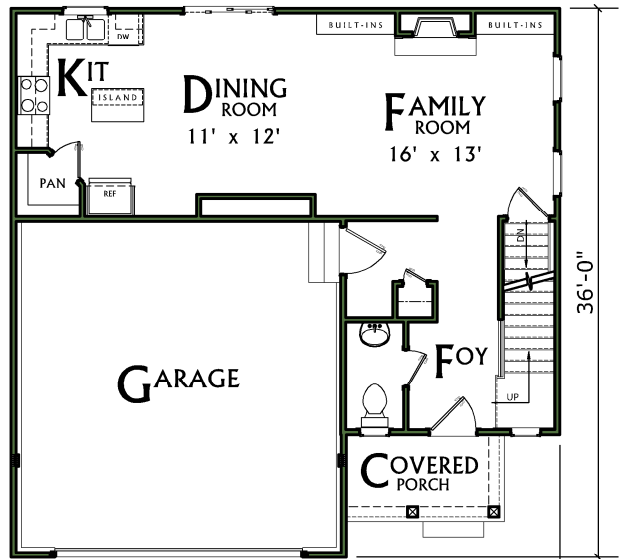

# IRON & WOOD

*Custom Homes*

Where modern met traditional

**UPPER LEVEL**

**FINISHED LIVING AREA**

MAIN LEVEL:	7 0 5 SqFt
UPPER LEVEL:	1 0 5 2 SqFt
TOTAL:	1 7 5 7 SqFt

**MAIN LEVEL**